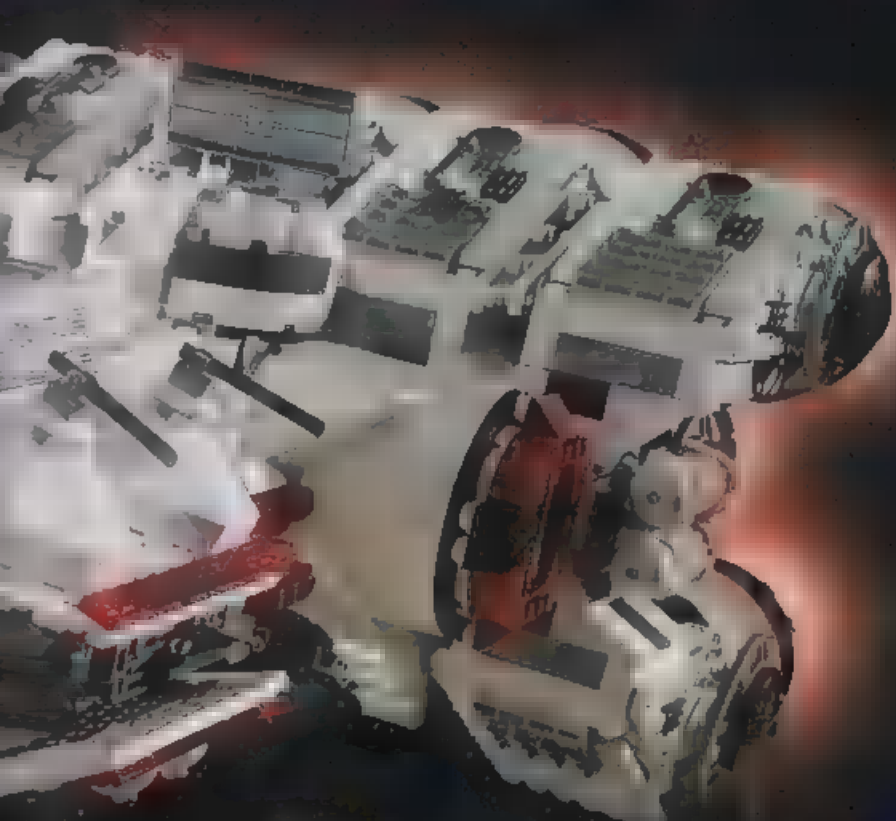

STAR WARS™

AGES 8+

This amazing model is accurate to the last detail.